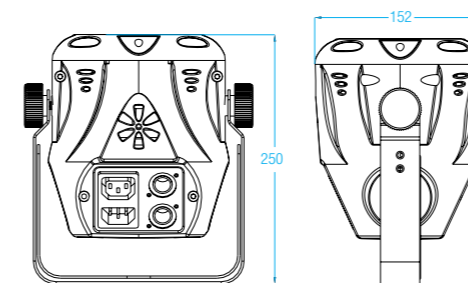

The fixture comes with a 30° beam angle which is perfect for illuminating large surfaces and can also be used for effect lighting. Because of the compact and light housing, the Tricolor Mini PAR fits inside most truss types which makes it the ideal spotlight. Besides DMX control, the fixture can also be controlled stand alone or in master / slave mode. The Tricolor Mini PAR comes with pre-programmed macros.

- 30° BEAM ANGLE
- COMPACT & LIGHT HOUSING
- DOUBLE BRACKET FOR FLOOR AND TRUSS MOUNTING
- FLICKER FREE OPERATION
- CLEAR MENU STRUCTURE FOR OPERATION SETTINGS
- LIGHTWEIGHT

Flux out: 373 lm

Height	Eavg, Emax	Angle: 30°	Diameter
3m	32.44, 49.68fc 349.1, 534.8lx		110.12cm
4m	18.25, 27.95fc 196.4, 300.8lx		146.83cm
5m	11.68, 17.88fc 125.7, 192.5lx		183.53cm
6m	8.109, 12.42fc 87.29, 133.7lx		220.24cm
7m	5.958, 9.125fc 64.13, 98.22lx		256.95cm

#### FACTSHEET

DMX channels	3, 4 or 10 channels
Beam angle	30°
Power supply	100 - 240 VAC
Power consumption	Max. 35 Watt
Cooling	Fan
DMX connection	3p XLR in & out
Dimensions	200 x 152 x 250 mm (lwxhx)
Weight	2.5 Kg
Certification	CE, RoHS
Item number	156100
Included items	Power Cable
IP rating	IP22
Optional accessories	Barndoor, Flightcase, LED Board