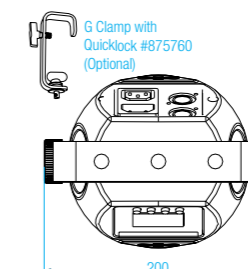

The fixture comes with a 30° beam angle which is perfect for illuminating large surfaces and can also be used for effect lighting. Because of the compact and light housing, the Tricolor Mini PAR fits inside most truss types which makes it the ideal spotlight. Besides DMX control, the fixture can also be controlled stand alone or in master / slave mode. The Tricolor Mini PAR comes with pre-programmed macros.

- 30° BEAM ANGLE
- COMPACT & LIGHT HOUSING
- DOUBLE BRACKET FOR FLOOR AND TRUSS MOUNTING
- FLICKER FREE OPERATION
- CLEAR MENU STRUCTURE FOR OPERATION SETTINGS
- LIGHTWEIGHT

Flux out: 373 lm

Height	Eavg, Emax	Angle: 30°	Diameter
3m	32.44, 49.68fc 349.1, 534.8lx		110.12cm
4m	18.25, 27.95fc 196.4, 300.8lx		146.83cm
5m	11.68, 17.88fc 125.7, 192.5lx		183.53cm
6m	8.109, 12.42fc 87.29, 133.7lx		220.24cm
7m	5.958, 9.125fc 64.13, 98.22lx		256.95cm

#### FACTSHEET

DMX channels	3, 4 or 10 channels
Beam angle	30°
Power supply	100 - 240 VAC
Power consumption	Max. 35 Watt
Cooling	Fan
DMX connection	3p XLR in & out
Dimensions	200 x 152 x 250 mm (lwxhx)
Weight	2.5 Kg
Certification	CE, RoHS
Item number	156100
Included items	Power Cable
IP rating	IP22
Optional accessories	Barndoor, Flightcase, LED Board